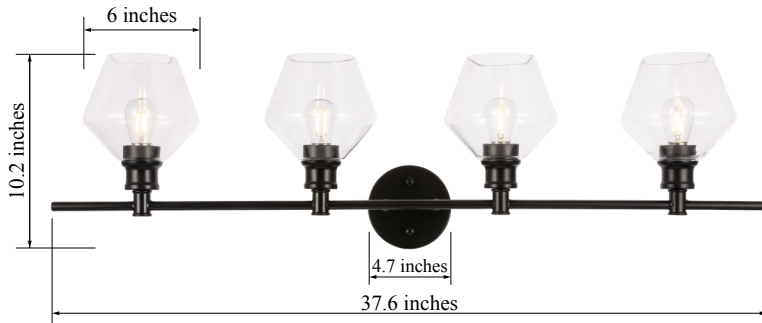

PRODUCT SPECIFICATION SHEET

GENE COLLECTION

Gene 4-Light Wall lamp Clear Glass

Black
Item No:LD2320BK

Brass
Item No:LD2320BR

Chrome
Item No:LD2320C

Available Finishes

Dimensions

Back plate Size(in)	D4.7"H1"
Chain/Rod Length	N/A
Width	37.6"
Extension	8"
Height	10.2"
Maximum Height	N/A

Specifications

Finish	3 Finishes
Material	Iron / Glass
Glass Color	Clear
Type	Wall lamp
Hanging Device	N/A
Voltage	110-125V
Dimmable	Yes
Warranty	1 Year Limited
Shipment Type	Small Parcel

Bulb / Socket

Socket Type	E26
Number of Lights	4
Wattage/Bulb	40W
Included	No

Installation

Indoor/Outdoor	Indoor
Dry/Wet/Damp	Dry
Weight	5.73 LBS
Wire Length	11"
Safety Rating	ETL Listed